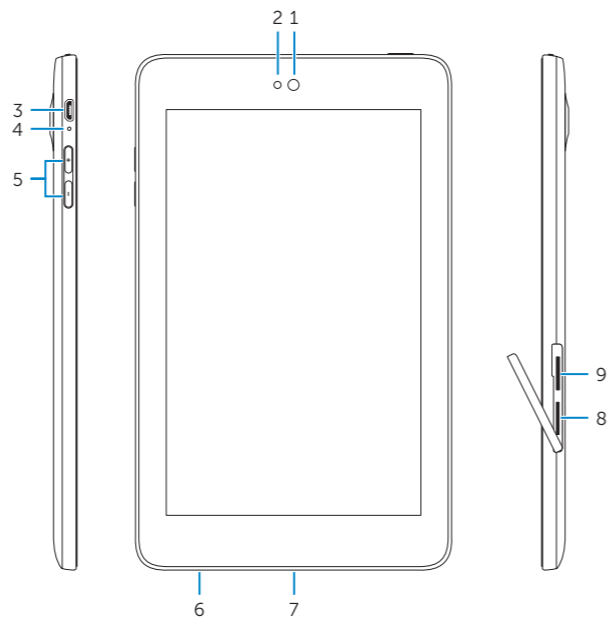

Tablet model

平板电脑型号 | 平板電腦機型

タブレットモデル

dell.com/support

dell.com/support/manuals

dell.com/contactdell

dell.com/regulatory_compliance

T01C

T01C003, T01C004

Venue 7 LTE/3740 LTE/3740 HSPA+/3740

Venue 7 LTE/3740 LTE/3740 HSPA+/3740 系列

Features

功能部件 | 功能 | 外觀

1. Front camera
2. Ambient-light sensor
3. Micro-USB/charging port
4. Battery-charging status light
5. Volume buttons (2)
6. Service Tag label
7. Speaker
8. MicroSD-card slot
9. SIM-card slot (LTE/HSPA+ models only)
10. Rear camera
11. Power button
12. Microphone
13. Headset port